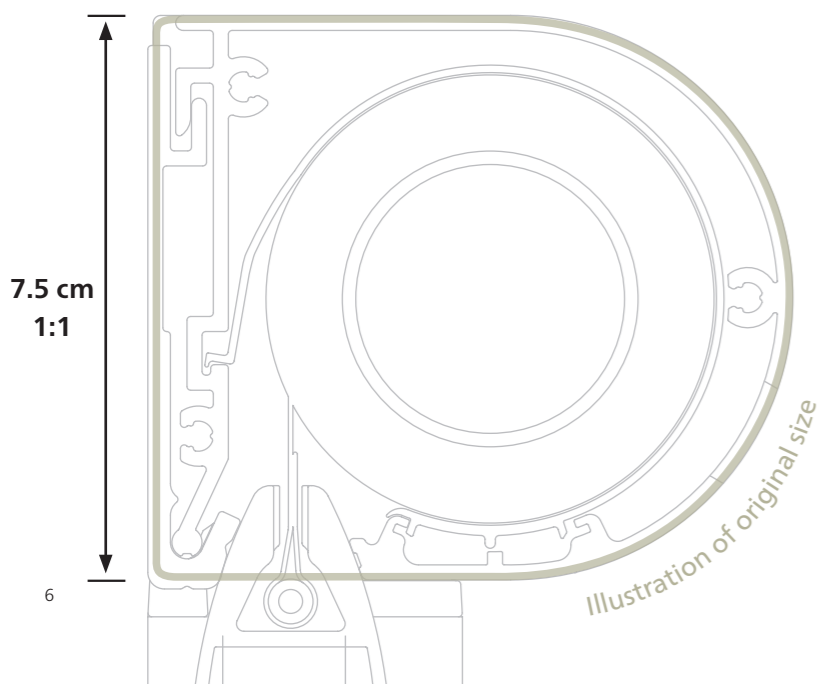

# EYE-CATCHER

weinor VertiTex II vertical awning

Only from weinor:  
**The smallest cassette**

Cassette height 7.5 cm even up to 6 m width

Honoured with:

**GERMAN  
DESIGN  
AWARD  
SPECIAL  
2019**

### Our smallest\*: just 7.5 cm high!

weinor is the only manufacturer to offer widths of up to 6 metres with the smallest cassette detail.

\* For the rail and rope versions both in round and also square cassette shape. Besides this, there is also a 9.2 cm high cassette available.