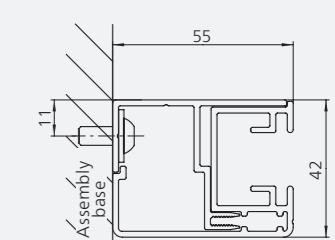

Cassette round, small (86 x 75 mm)

Cassette square, small (86 x 75 mm)

Cassette round, middle (101 x 92 mm)

Cassette square, middle (101 x 92 mm)

Cassette round, large (121 x 112 mm)

Cassette square, large (121 x 112 mm)

Round guide rail

Wall mounting

Installation in reveals

Square guide rail

Wall mounting

Installation in reveals

**Cover**

Front: **Frame colour** WT 029/80081 | **Pattern** StarScreen 7-103  
 Back: **Frame colour** WT 029/70786 | **Pattern** 3-716