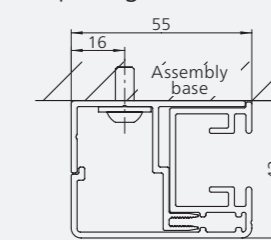

Cassette round, small (86 x 75 mm)

Cassette square, small (86 x 75 mm)

Cassette round, middle (101 x 92 mm)

Cassette square, middle (101 x 92 mm)

Cassette round, large (121 x 112 mm)

Cassette square, large (121 x 112 mm)

Round guide rail

Wall mounting

Installation in reveals

Square guide rail

Wall mounting

Installation in reveals

**Cover**

Front: **Frame colour** WT 029/80081 | **Pattern** StarScreen 7-103  
 Back: **Frame colour** WT 029/70786 | **Pattern** 3-716