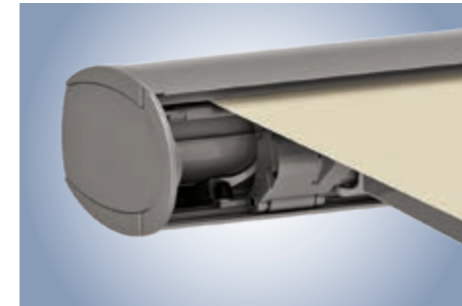

End cap closure – unique and safe closing mechanism

If you can see the spring loaded clips at the end of the cassette are closed, then the awning is reliably protected against the elements and dirt.

- crescent-shaped cap closes securely
- unique, patented solution made by weinor