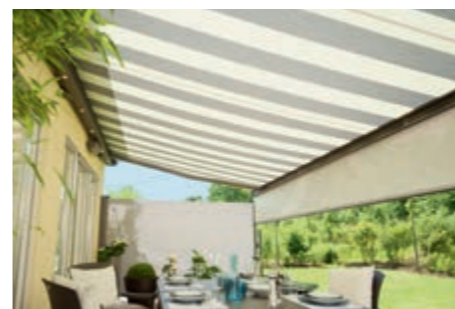

Accessories and control – Comfort and security

Valance Plus – the privacy and sun protection screen

With the Valance Plus, you get to choose the fabric pattern for your main awning. If you want to be able to see out at the same time, the fabrics of the screens by weinor® collection are the best choice.