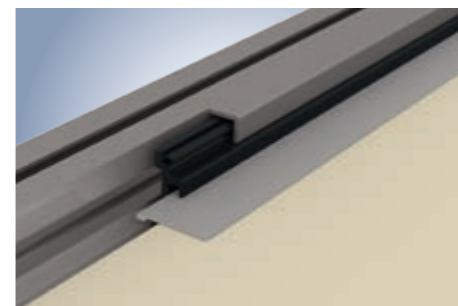

Sottezza II OptiStretch – the best all-around fabric tension

Sottezza II OptiStretch is held captive on all four sides. This reduces the risk of fabric sag enormously. The problem of sideways hanging edges is also solved.