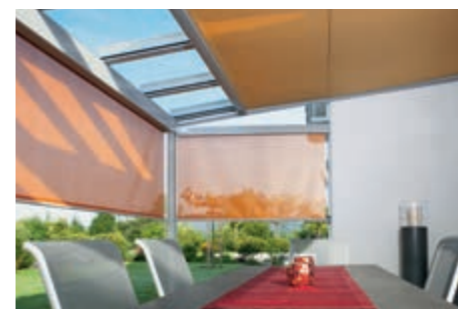

Accessories and control – Comfort and security

VertiTex II – for sun, wind protection and privacy for the sides

Greater privacy, prevention of glare and protection from overheating can be achieved with the VertiTex II vertical screen.

The small, unobtrusive cassette provides space for large surface areas of the fabric.