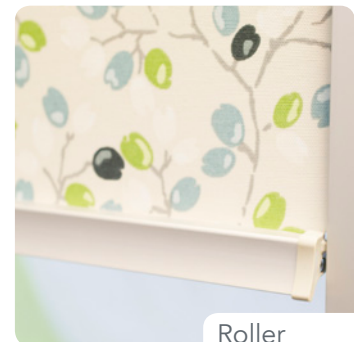

Hive & Pleated Collection

Beautiful headrail

Perfect for bi-fold doors

Open doors or windows with blind in place

Quick to install, no drilling or screwing

Simple to operate

Child safe blinds
No loose cords or chains

The INTU system's neat and simple control options eliminate unnecessary free-hanging cord loops, creating one of the safest blinds you can buy.

Make sure you have peace of mind!

Hive

Pleated

Venetian

Roller