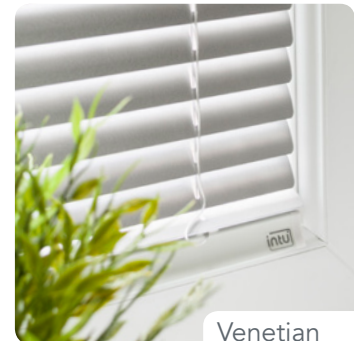

The INTU system's neat and simple control options eliminate unnecessary free-hanging cord loops, creating one of the safest blinds you can buy.

Make sure you have peace of mind!

Hive

Pleated

Venetian

Roller