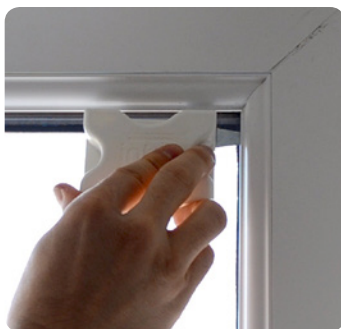

Hive & Pleated Collection

Beautiful headrail

Perfect for bi-fold doors

Open doors or windows with blind in place

Quick to install, no drilling or screwing

Simple to operate

Child safe blinds
No loose cords or chains

Multi-zone option available

Larger side extrusions to reduce light gaps and improve privacy

**CHILD SAFE
PRODUCT**

For safety & style.

Designed to fully address concerns over safety, the INTU range is child safe by design.

The INTU system's neat and simple control options eliminate unnecessary free-hanging cord loops, creating one of the safest blinds you can buy.

Make sure you have peace of mind!

Hive

Pleated

Venetian

Roller