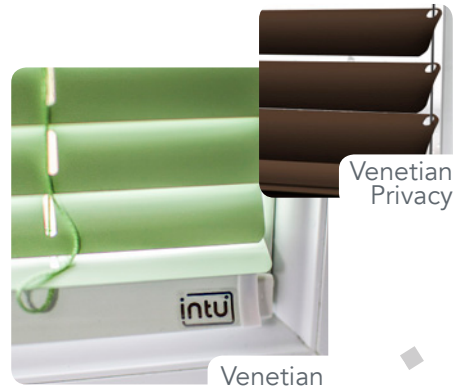

Venetian Privacy

Venetian